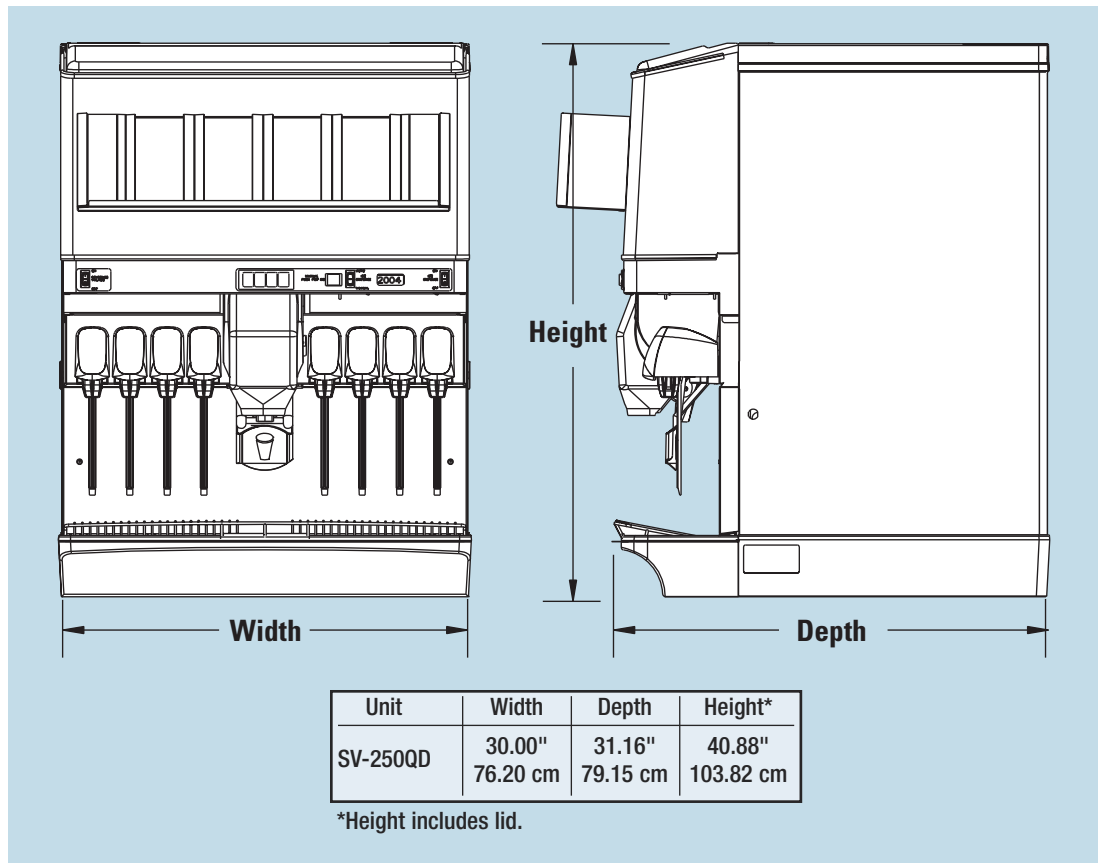

SV-250QD Ice Portion Control Dispenser

Specifications

Standard Features
Approximate Shipping Weights
Approximate Countertop Weight (w/o ice)
Ice Storage Capacity
Electrical Requirements
Drain
Valves
Ice Machine Compatibility
Manifold
Options

Quickdraw volumetric ice portioning system, integrated lid/straw holder, key switch, leg kit and drain kit.

350 lbs. / 158.8 kgs.

275 lbs. / 124.7 kgs.

Up to 250 lbs. / 114 kgs.

Dispenser: 120V/60Hz/2.8FLA. 220V/50Hz/1 also available.

Single 0.75" (1.91 cm) PVC (N.P.T.) drain fitting extends from drain pan. Units can be drained from the bottom or back of unit.

8 Flomatic auto-fill valves standard (other valve options available)

Manual fill or top-mount with compatible ice machines. Contact MBE for adapter kit requirements for top-mounted ice machine applications.

Five port manifold 2-1-1-3

Side splash guards, (used for counter integrated drain rail).